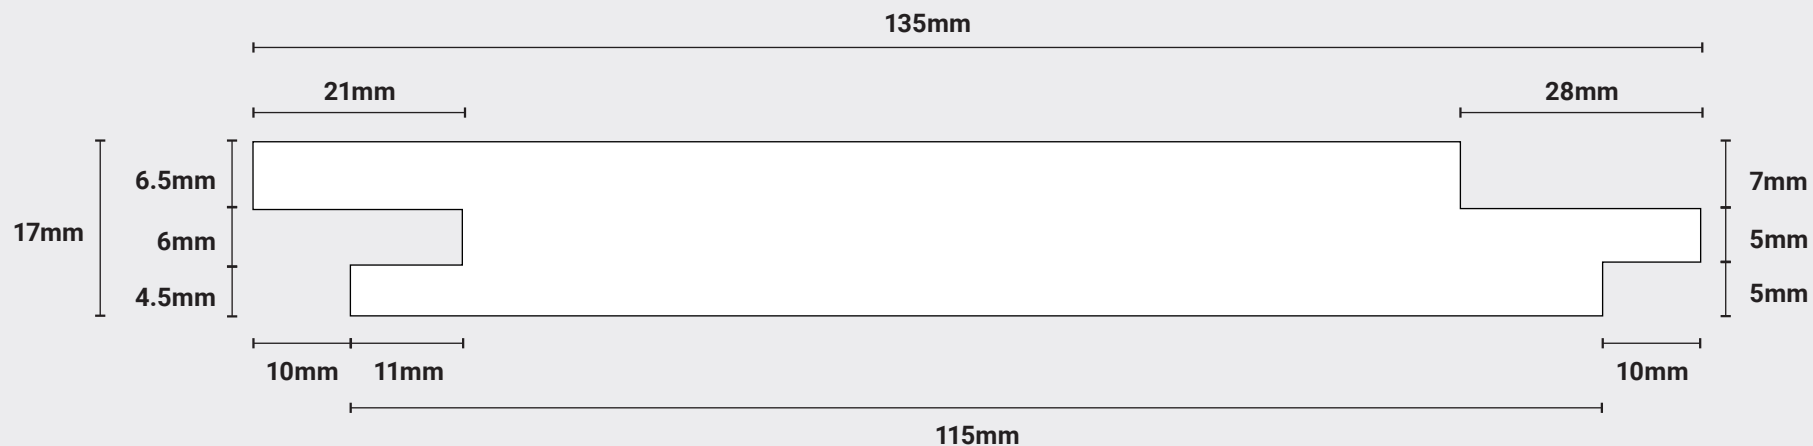

# PT9DF (Douglas Fir)

Finished Size: 17mm x 135mm. Face Cover: 115mm Vertical

For further information please contact us: +44 (0)121 559 5511 [sales@palmartimber.com](mailto:sales@palmartimber.com)  
Palmer Timber Limited. Granville Works, Station Road, Cradley Heath, West Midlands B64 6PW

Palmer Timber reserves the right to alter dimensions and profile without prior notice